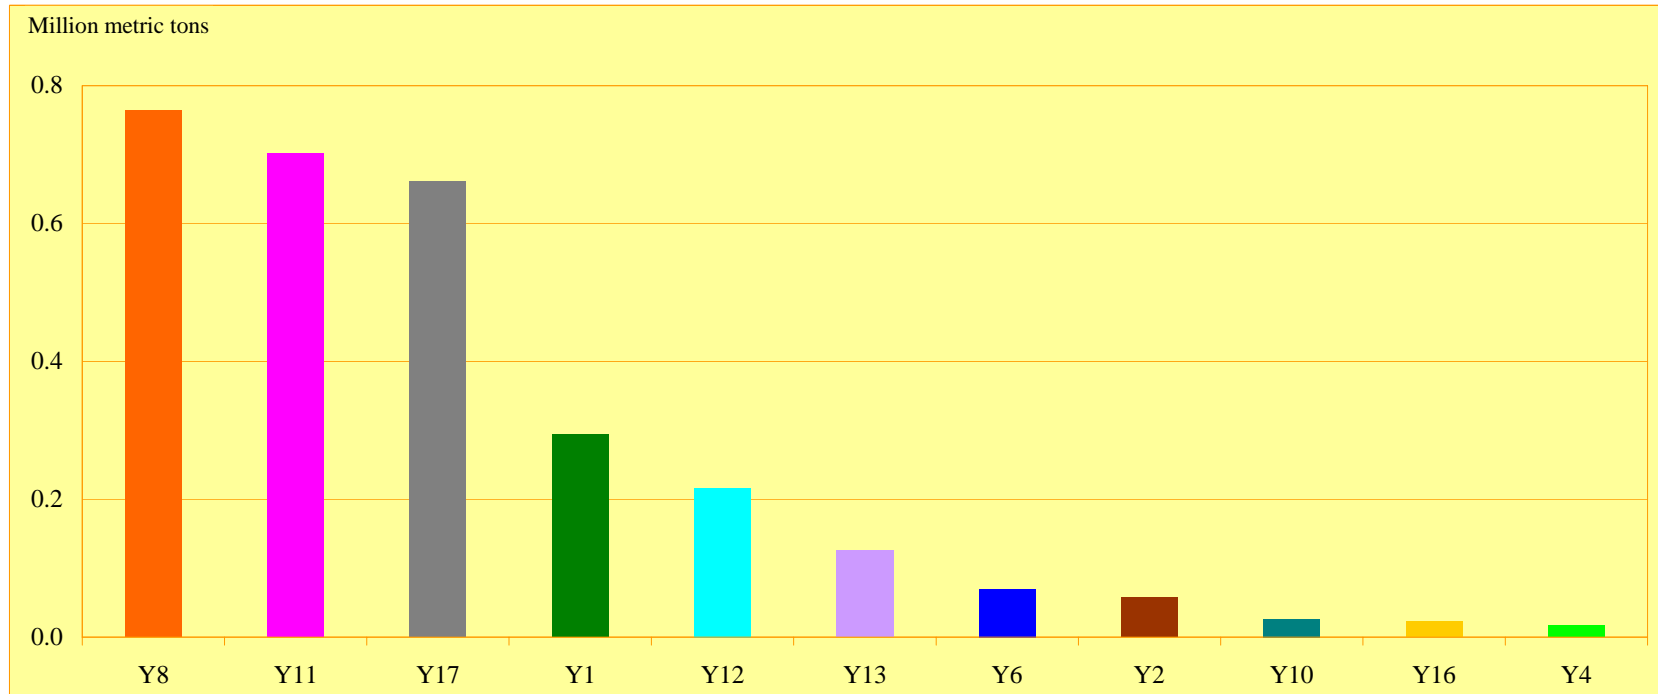

Figure 2: Generation of Hazardous Wastes by Y1-Y18 categories in 2003

Figure < 10,000 metric tons is not included (Y5, Y3, Y14, Y7 and Y15).

Figures > 1,000,000 metric tons are not included (Y9 and Y18).

For figures refer to Table 2b: Generation of Hazardous Wastes and Other Wastes by Y-codes in 2003 (as reported by Parties).

Mixed Y wastes are not included. Amount of mixed Y-wastes generated: 6,776,351 metric tons.